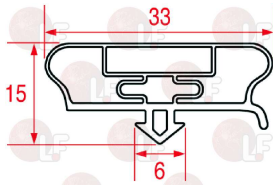

FRIGINOX FX95030151

3286073 SNAP-IN GASKET 660x455 mm
magnetic - grey colour
for Refrigerated cupboard (FRIGINOX) TPR3

FRIGINOX FX95030136

Handles

3242359 DOOR SHIM FITTING 52/72 mm
for lock 920/921

FRIGINOX FX95040010

3242357 LOCKING HANDLE WITHOUT CLAMP 920
without key lock
245x108xh52 mm

FRIGINOX FX95039996

3242359 DOOR SHIM FITTING 52/72 mm
for lock 920/921

FRIGINOX FX95040010

Suitable for:

3242589 RH-LH CATCH WITHOUT LOCK
 straight handgrip
 black plastic
 length 254 mm
 distance between the holes 133 mm

FRIGINOX FX95017950

Suitable for:

3242945 RH/LH LOCKING HANDLE WITH KEY LOCK 571CR
 base length 230x23 mm
 distance between holes 110 mm
 interasse 110 mm
 for Refrigerated cupboard (FRIGINOX) AMF18

FRIGINOX FX95040124