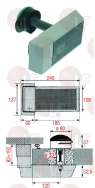

FRIGINOX FX95030151

3286073 SNAP-IN GASKET 660x455 mm
magnetic - grey colour
for Refrigerated cupboard (FRIGINOX) TPR3

FRIGINOX FX95030136

Handles

3242359 DOOR SHIM FITTING 52/72 mm
for lock 920/921

FRIGINOX FX95040010

3242357 LOCKING HANDLE WITHOUT CLAMP 920
without key lock
245x108xh52 mm

FRIGINOX FX95039996

3242359 DOOR SHIM FITTING 52/72 mm
for lock 920/921

FRIGINOX FX95040010

Suitable for:

3242589 RH-LH CATCH WITHOUT LOCK
 straight handgrip
 black plastic
 length 254 mm
 distance between the holes 133 mm

FRIGINOX FX95017950

Suitable for:

3242945 RH/LH LOCKING HANDLE WITH KEY LOCK 571CR
 base length 230x23 mm
 distance between holes 110 mm
 interasse 110 mm
 for Refrigerated cupboard (FRIGINOX) AMF18

FRIGINOX FX95040124