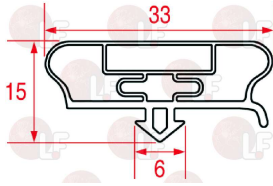

Suitable for:

FRIGINOX

Suitable for:

Gaskets for refrigerators

3286071 SNAP-IN GASKET 390x225 mm
magnetic - grey colour