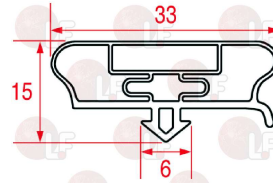

FRIGINOX FX95030151

3286073 SNAP-IN GASKET 660x455 mm
magnetic - grey colour
for Refrigerated cupboard (FRIGINOX) TPR3

FRIGINOX FX95030136

Handles

3242359 DOOR SHIM FITTING 52/72 mm
for lock 920/921

FRIGINOX FX95040010

3242357 LOCKING HANDLE WITHOUT CLAMP 920
without key lock
245x108xh52 mm

FRIGINOX FX95039996

3242359 DOOR SHIM FITTING 52/72 mm
for lock 920/921

FRIGINOX FX95040010

Suitable for:

3242589 RH-LH CATCH WITHOUT LOCK
 straight handgrip
 black plastic
 length 254 mm
 distance between the holes 133 mm