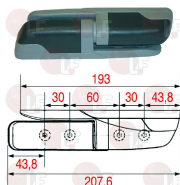

FRIGINOX 95014601

3053942 DOOR UPPER BRACKET

FRIGINOX

Suitable for:

FRIGINOX

3053429 HINGE 471 HP WITH RAMP
mounting distance 30 mm

FRIGINOX FX95040690

Suitable for: