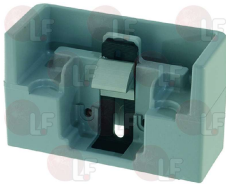

Suitable universal spare parts may not be included

Suitable for:

FRIGINOX

Suitable for:

Gaskets for refrigerators

3286071 SNAP-IN GASKET 390x225 mm
magnetic - grey colour

FRIGINOX FX95030516

3286072 SNAP-IN GASKET 660x385 mm
magnetic - grey colour
for Refrigerated cupboard (FRIGINOX) TGE3

FRIGINOX FX95030151

3286073 SNAP-IN GASKET 660x455 mm
magnetic - grey colour
for Refrigerated cupboard (FRIGINOX) TPR3

FRIGINOX FX95030136

Handles

3242359 DOOR SHIM FITTING 52/72 mm
for lock 920/921

FRIGINOX FX95040010

3242357 LOCKING HANDLE WITHOUT CLAMP 920
without key lock
245x108xh52 mm

FRIGINOX FX95039996

3242359 DOOR SHIM FITTING 52/72 mm
for lock 920/921

FRIGINOX FX95040010

Suitable for:

3242589 RH-LH CATCH WITHOUT LOCK
 straight handgrip
 black plastic
 length 254 mm
 distance between the holes 133 mm

FRIGINOX FX95017950

Suitable for:

3242945 RH/LH LOCKING HANDLE WITH KEY LOCK 571CR
 base length 230x23 mm
 distance between holes 110 mm
 interasse 110 mm
 for Refrigerated cupboard (FRIGINOX) AMF18

FRIGINOX FX95040124