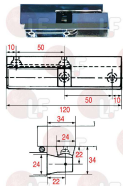

Hinges, catches and accessories

3053389 CHROME PLATED HINGE 308
length 120 mm - mounting distance 50 mm