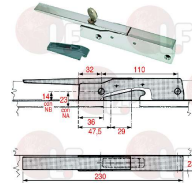

3242357 LOCKING HANDLE WITHOUT CLAMP 920
without key lock
245x108xh52 mm

FRIGINOX FX95039996

3242359 DOOR SHIM FITTING 52/72 mm
for lock 920/921

FRIGINOX FX95040010

Suitable for:

3242589 RH-LH CATCH WITHOUT LOCK
 straight handgrip
 black plastic
 length 254 mm
 distance between the holes 133 mm

FRIGINOX FX95017950

Suitable for:

3242945 RH/LH LOCKING HANDLE WITH KEY LOCK 571CR
 base length 230x23 mm
 distance between holes 110 mm
 interasse 110 mm
 for Refrigerated cupboard (FRIGINOX) AMF18

FRIGINOX FX95040124