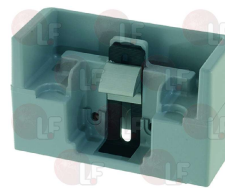

Suitable universal spare parts may not be included

Suitable for:

FRIGINOX

Suitable for:

Gaskets for refrigerators

3286071 SNAP-IN GASKET 390x225 mm
magnetic - grey colour

FRIGINOX FX95030516

3286072 SNAP-IN GASKET 660x385 mm
magnetic - grey colour
for Refrigerated cupboard (FRIGINOX) TGE3

FRIGINOX FX95030151

3286073 SNAP-IN GASKET 660x455 mm
magnetic - grey colour
for Refrigerated cupboard (FRIGINOX) TPR3

FRIGINOX FX95030136

Handles

3242359 DOOR SHIM FITTING 52/72 mm
for lock 920/921

FRIGINOX FX95040010

3242357 LOCKING HANDLE WITHOUT CLAMP 920
without key lock
245x108xh52 mm

FRIGINOX FX95039996

3242359 DOOR SHIM FITTING 52/72 mm
for lock 920/921

FRIGINOX FX95040010

Suitable for:

3242589 RH-LH CATCH WITHOUT LOCK
 straight handgrip
 black plastic
 length 254 mm
 distance between the holes 133 mm

FRIGINOX FX95017950

Suitable for:

3242945 RH/LH LOCKING HANDLE WITH KEY LOCK 571CR
 base length 230x23 mm
 distance between holes 110 mm
 interasse 110 mm
 for Refrigerated cupboard (FRIGINOX) AMF18

FRIGINOX FX95040124